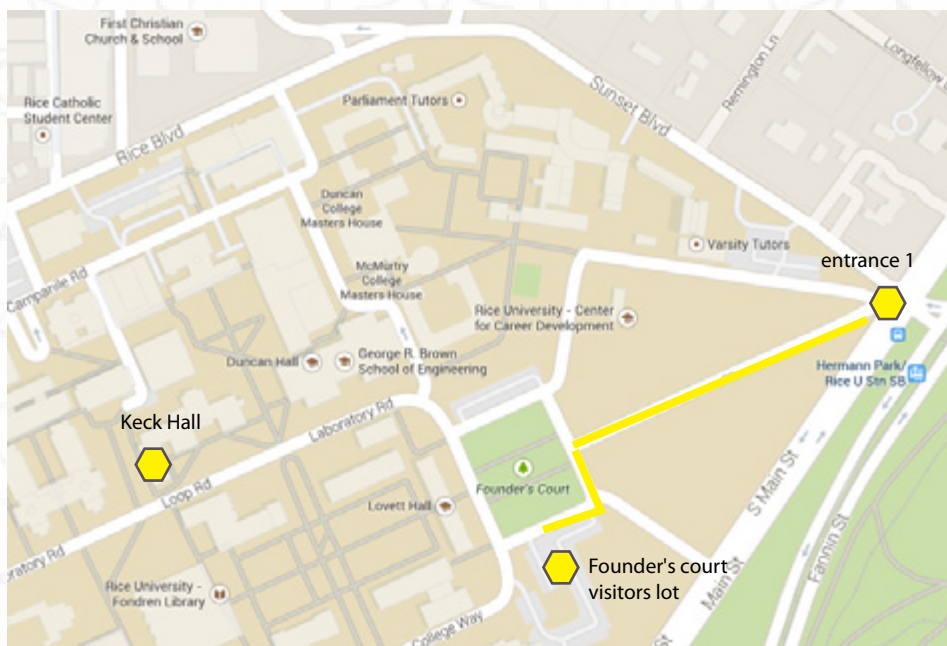

For more information,
please visit theaaef.org

DIRECTIONS

- Enter campus through Entrance 1 on the corner of Main St. and Sunset Blvd.

- At the first intersection, you will see a visitor parking lot to the left, the Founder's Court Visitors Lot.

A credit card is required to enter all parking lots.